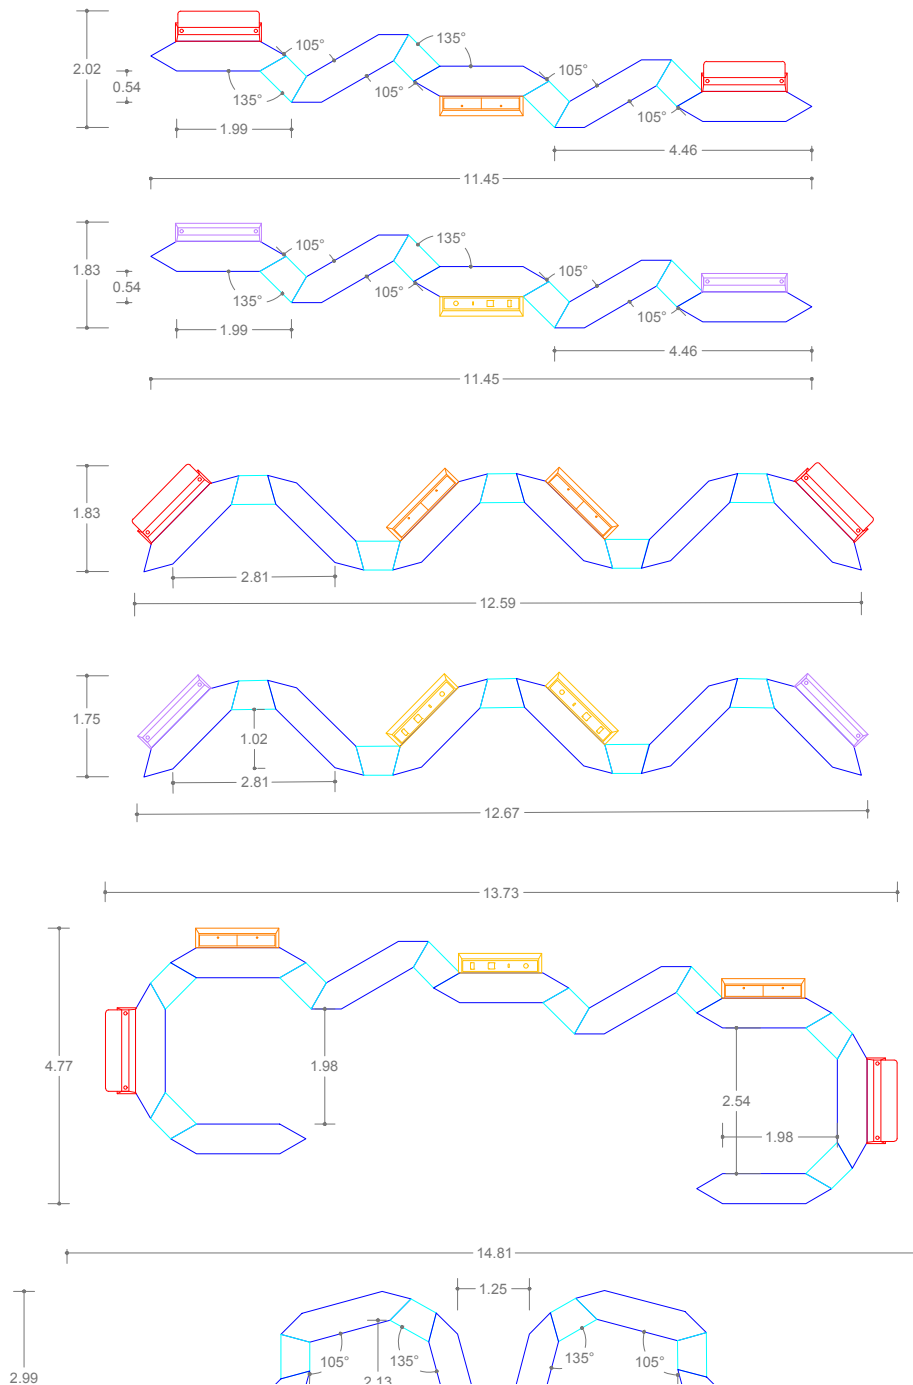

Rocks, modular sofa

* unit of measurement in meters

“C” COMPOSITIONS

Rocks, modular sofa

* unit of measurement in meters

LINEAR COMPOSITIONS

Rocks, modular sofa

* unit of measurement in meters