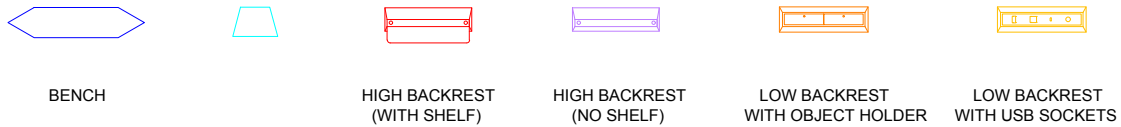

Rocks, modular sofa

* unit of measurement in meters

“C” COMPOSITIONS

Rocks, modular sofa

* unit of measurement in meters

LINEAR COMPOSITIONS

Rocks, modular sofa

* unit of measurement in meters

SIMPLE COMPOSITIONS

BENCH

POUFFE

HIGH BACKREST
(WITH SHELF)

HIGH BACKREST
(NO SHELF)

LOW BACKREST
WITH OBJECT HOLDER

LOW BACKREST
WITH USB SOCKETS