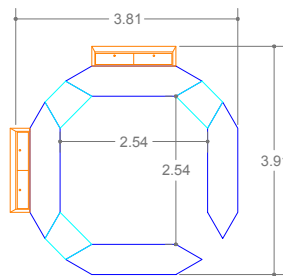

Rocks, modular sofa

* unit of measurement in meters

“C” COMPOSITIONS

Rocks, modular sofa

* unit of measurement in meters

LINEAR COMPOSITIONS

Rocks, modular sofa

* unit of measurement in meters