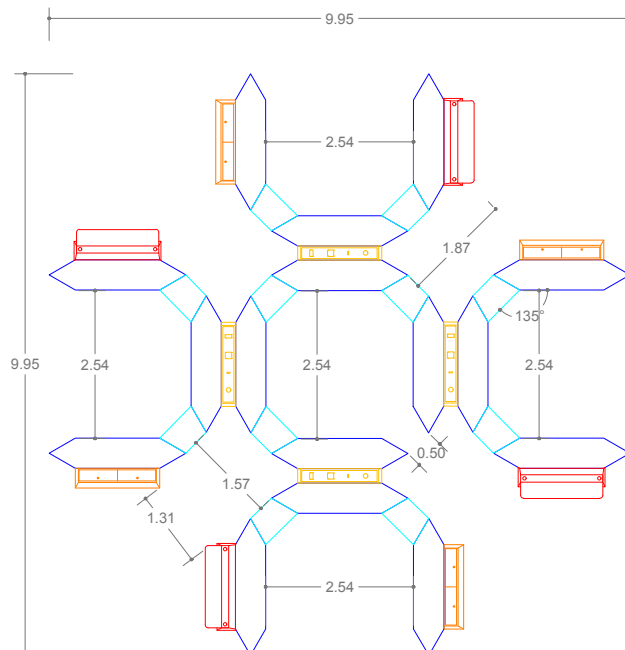

Rocks, modular sofa

* unit of measurement in meters

“C” COMPOSITIONS

Rocks, modular sofa

* unit of measurement in meters

LINEAR COMPOSITIONS

Rocks, modular sofa

* unit of measurement in meters

SIMPLE COMPOSITIONS

BENCH

POUFFE

HIGH BACKREST
(WITH SHELF)

HIGH BACKREST
(NO SHELF)

LOW BACKREST
WITH OBJECT HOLDER

LOW BACKREST
WITH USB SOCKETS