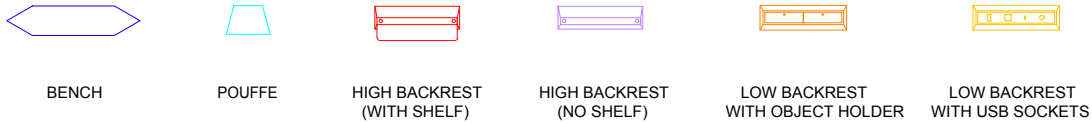

Rocks, modular sofa

* unit of measurement in meters

“C” COMPOSITIONS

Rocks, modular sofa

* unit of measurement in meters

LINEAR COMPOSITIONS

Rocks, modular sofa

* unit of measurement in meters

SIMPLE COMPOSITIONS

BENCH

POUFFE

HIGH BACKREST
(WITH SHELF)

HIGH BACKREST
(NO SHELF)

LOW BACKREST
WITH OBJECT HOLDER

LOW BACKREST
WITH USB SOCKETS