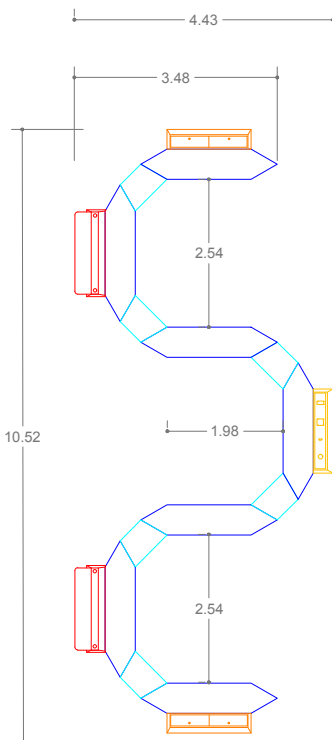

Rocks, modular sofa

* unit of measurement in meters

“C” COMPOSITIONS

Rocks, modular sofa

* unit of measurement in meters

LINEAR COMPOSITIONS

Rocks, modular sofa

* unit of measurement in meters

SIMPLE COMPOSITIONS

BENCH

POUFFE

HIGH BACKREST
(WITH SHELF)

HIGH BACKREST
(NO SHELF)

LOW BACKREST
WITH OBJECT HOLDER

LOW BACKREST
WITH USB SOCKETS