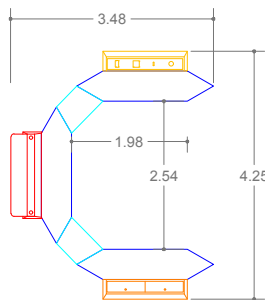

Rocks, modular sofa

* unit of measurement in meters

“C” COMPOSITIONS

Rocks, modular sofa

* unit of measurement in meters

LINEAR COMPOSITIONS

Rocks, modular sofa

* unit of measurement in meters